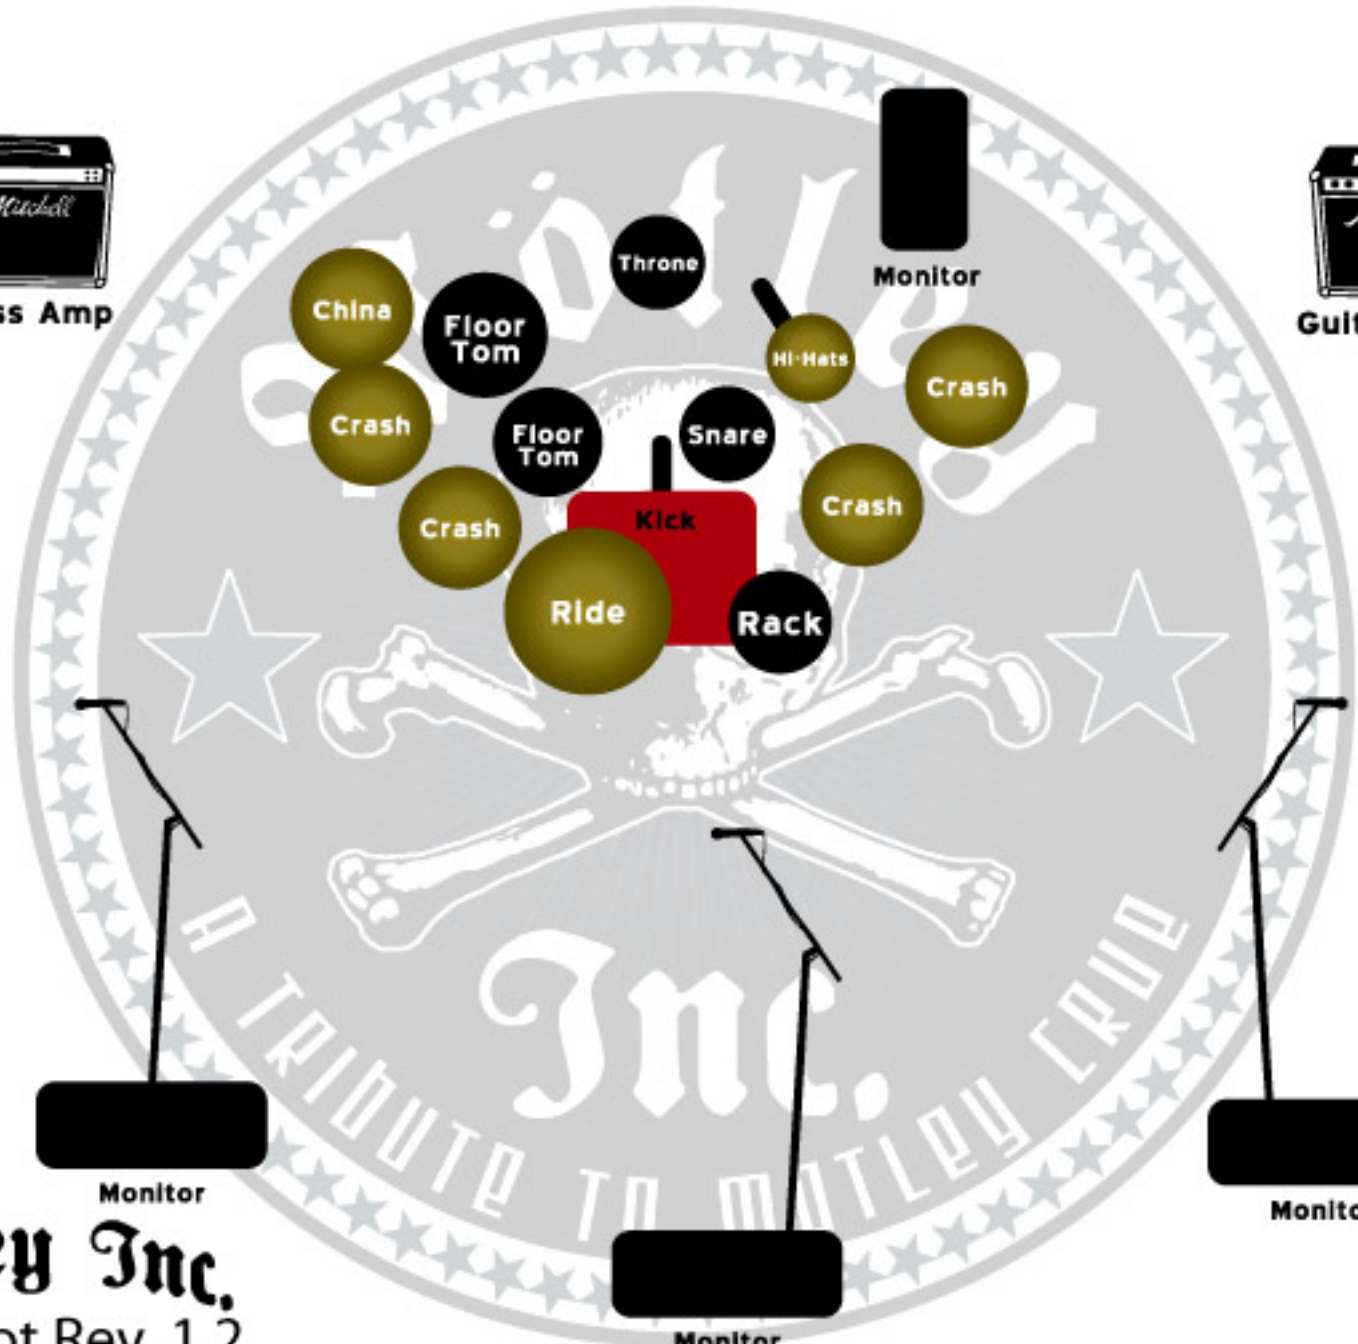

Bass Amp

Guitar Amp

Motley Inc.
 Stage Plot Rev. 1.2